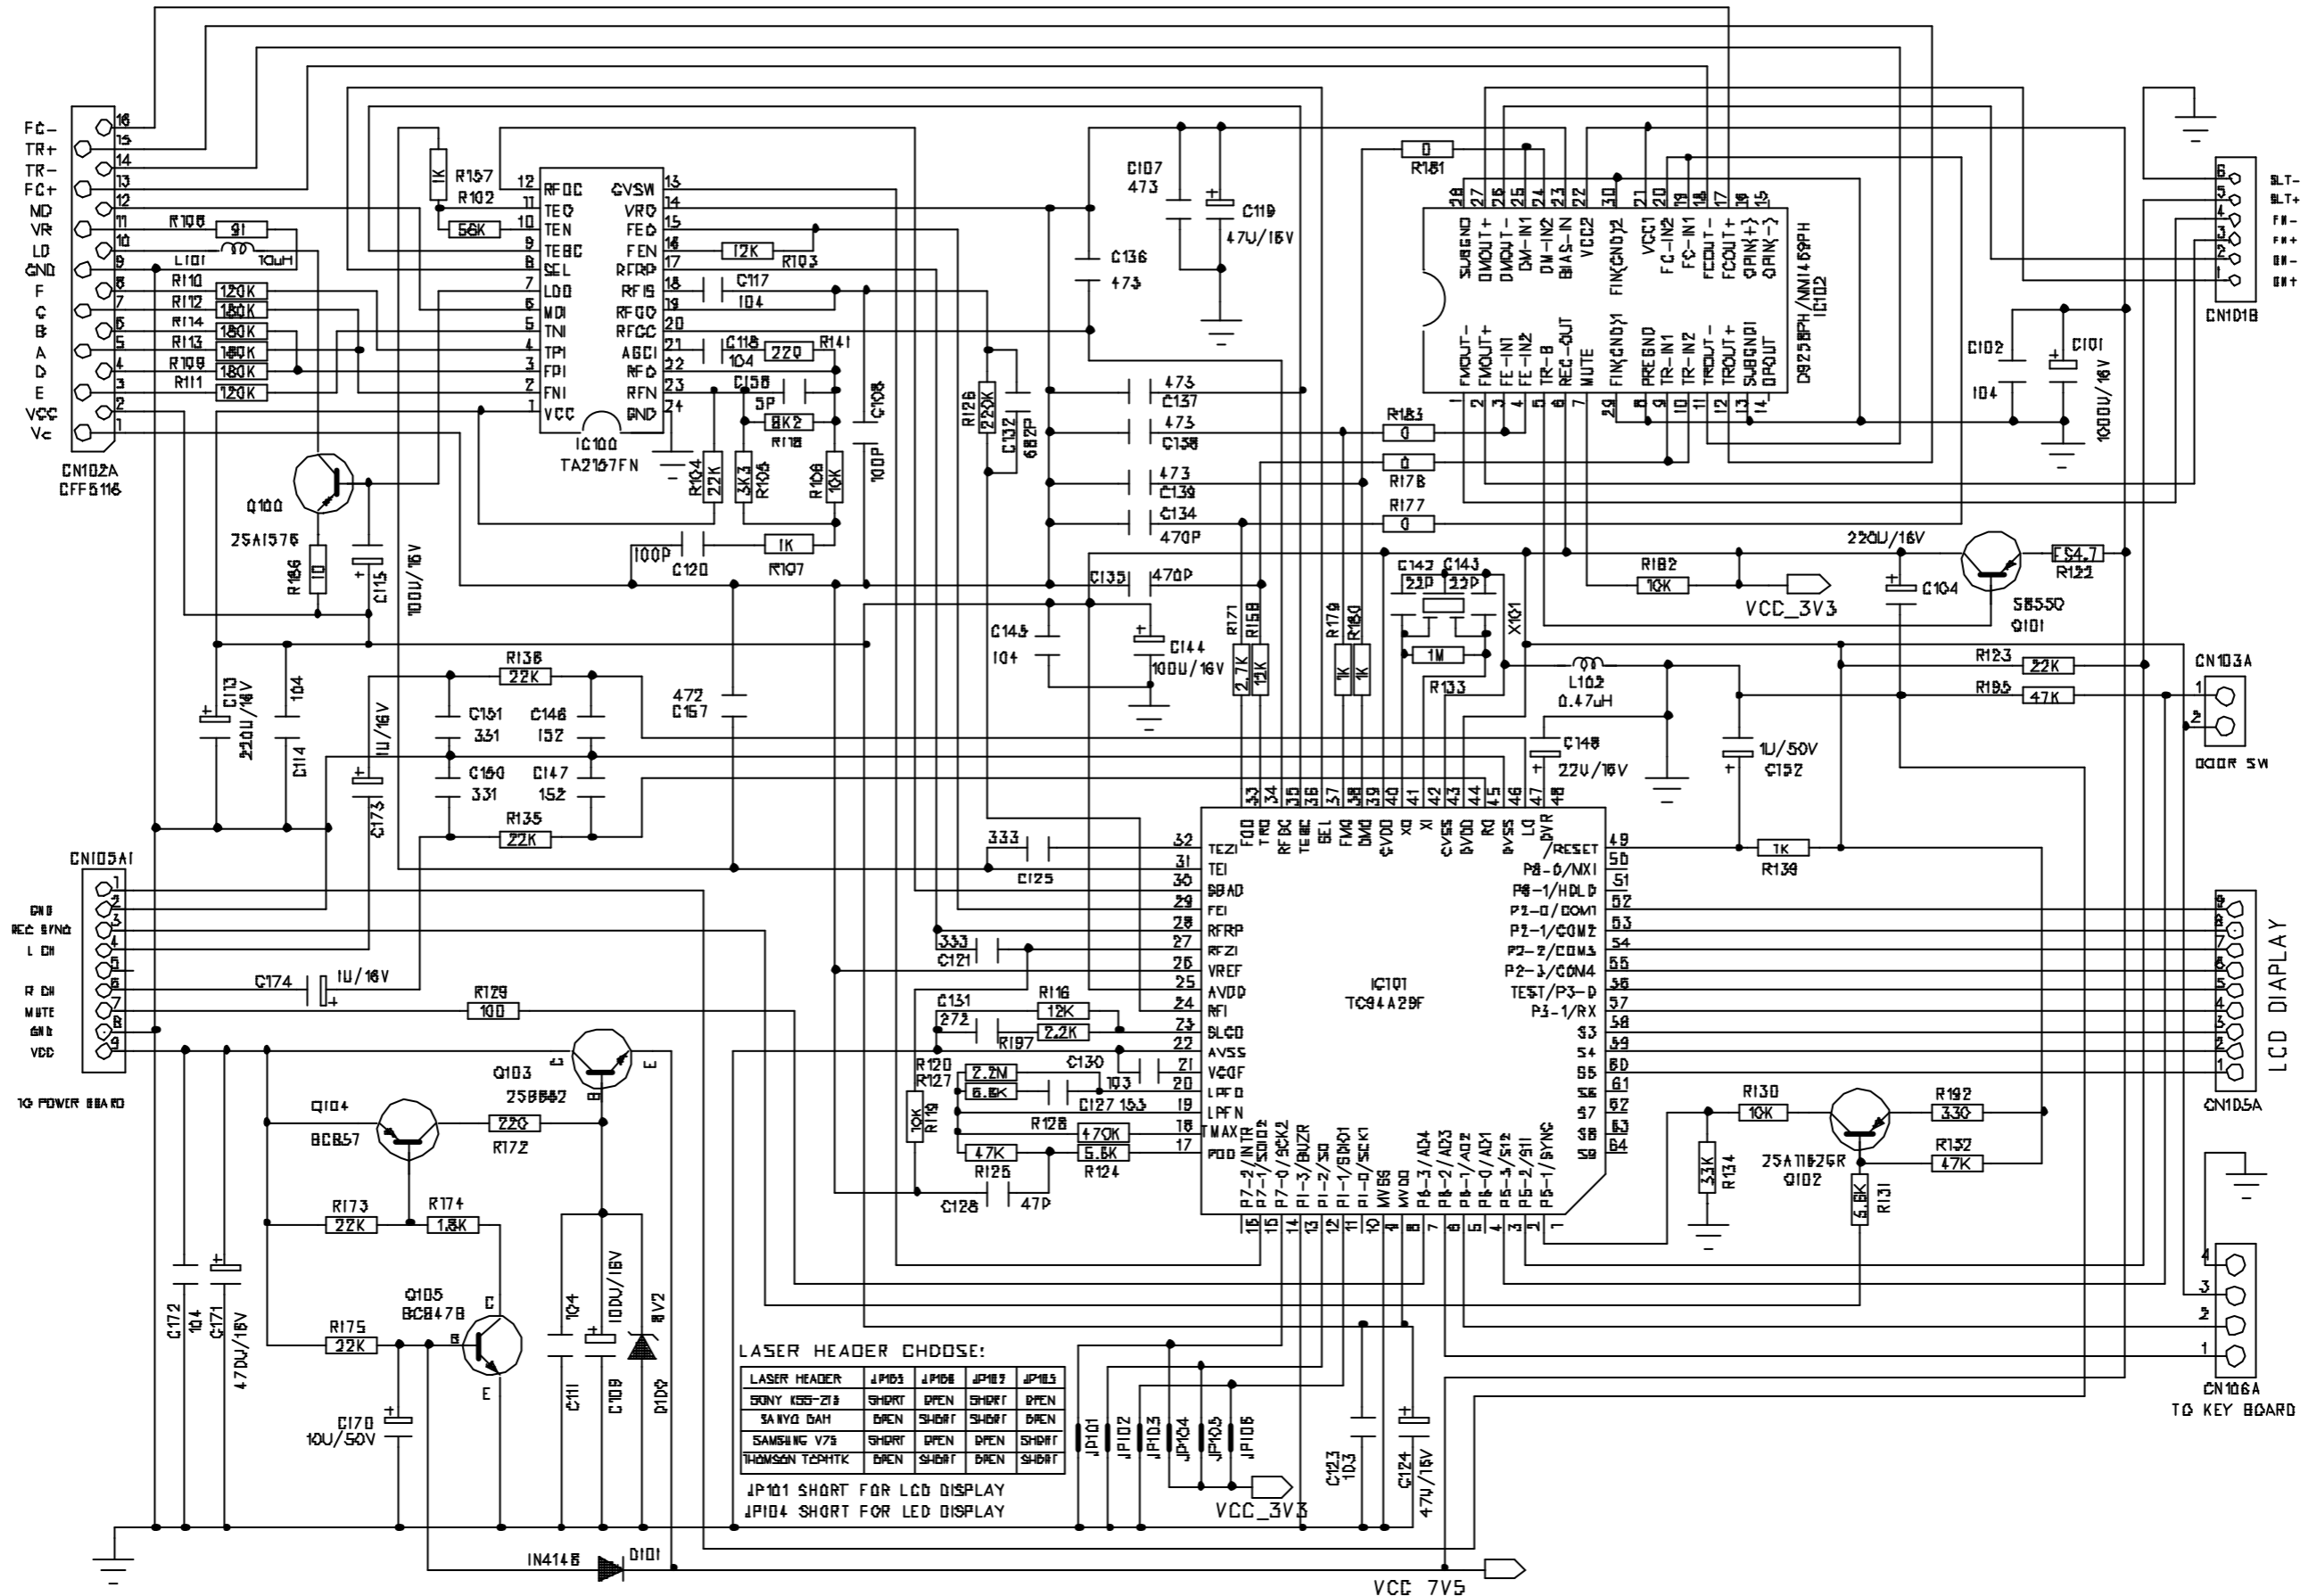

Service
Service
Service

Service Manual

CONTENTS

Circuit diagram - CD part
Power & AMP part
Audio part

PCB Layout diagram - top view
bottom view

Service parts list

© Copyright 2007 Philips Consumer Electronics B.V. Eindhoven, The Netherlands
All rights reserved. No part of this publication may be reproduced, stored in a retrieval system or transmitted, in any form or by any means, electronic, mechanical, photocopying, or otherwise without the prior permission of Philips.

Published by LX 0716 Service Audio Subject to modification

GB 3141 785 31720

Version 1.0

PHILIPS

CD part

LASER HEADER CHOOSE:

LASER HEADER	JP103	JP106	JP107	JP108
SONY K55-218	SHORT	OPEN	SHORT	OPEN
SANYO 5AH	OPEN	SHORT	SHORT	OPEN
SAMSUNG V75	SHORT	OPEN	OPEN	SHORT
THOMSON TCRHTK	OPEN	SHORT	OPEN	SHORT

JP101 SHORT FOR LCD DISPLAY
 JP104 SHORT FOR LED DISPLAY

Power & AMP part

Radio part

	C322, C323	C324, C325
/17 /37	103	B22
OTHERS	153	103

SPARE PARTS LIST FOR -/61

11	996510002001	BATTERY DOOR
12	996510003633	FM ANTENNA
13	996510003634	CD DOOR SPRING
14	996510002000	HANDLE
15	996510001999	CD MECHANISM COVER
16	996510001998	CD DOOR
17	996510001994	CASS DOOR GEAR
18	996510001995	CASS DOOR GEAR HOLDER
20	996510001997	CASS DOOR
21	996510001991	POWER TRANSFORMER (T41-0584)
22	996510001992	CASSDECK VW-21 AZ1022(PHILIPS)
23	996510001989	P.C.B AZ-1022/12 TUNER BD.
34	996510001990	P.C.B AZ-1022/12 MAIN BD.
ACC	994000001745	POWER CORD SET (BLACK) VDE
CDM	996510003632	CD MECHANISM

SPARE PARTS LIST FOR -/93

A	996510001989	P.C.B AZ-1022/12 TUNER BD.
B	996510001990	P.C.B AZ-1022/12 MAIN BD.
C	996510001991	POWER TRANSFORMER (T41-0584)
D	996510001992	CASSDECK VW-21 AZ1022(PHILIPS)
E	996510001993	P.C.BAZ-102-018-11 RECORDINGBD
F	996510001994	CASS DOOR GEAR
G	996510001995	CASS DOOR GEAR HOLDER
H	996510001996	CASSETE DOOR LENS
I	996510001997	CASS DOOR
J	996510001998	CD DOOR
K	996510001999	CD MECHANISM COVER
L	996510002000	HANDLE
M	996510002001	BATTERY DOOR