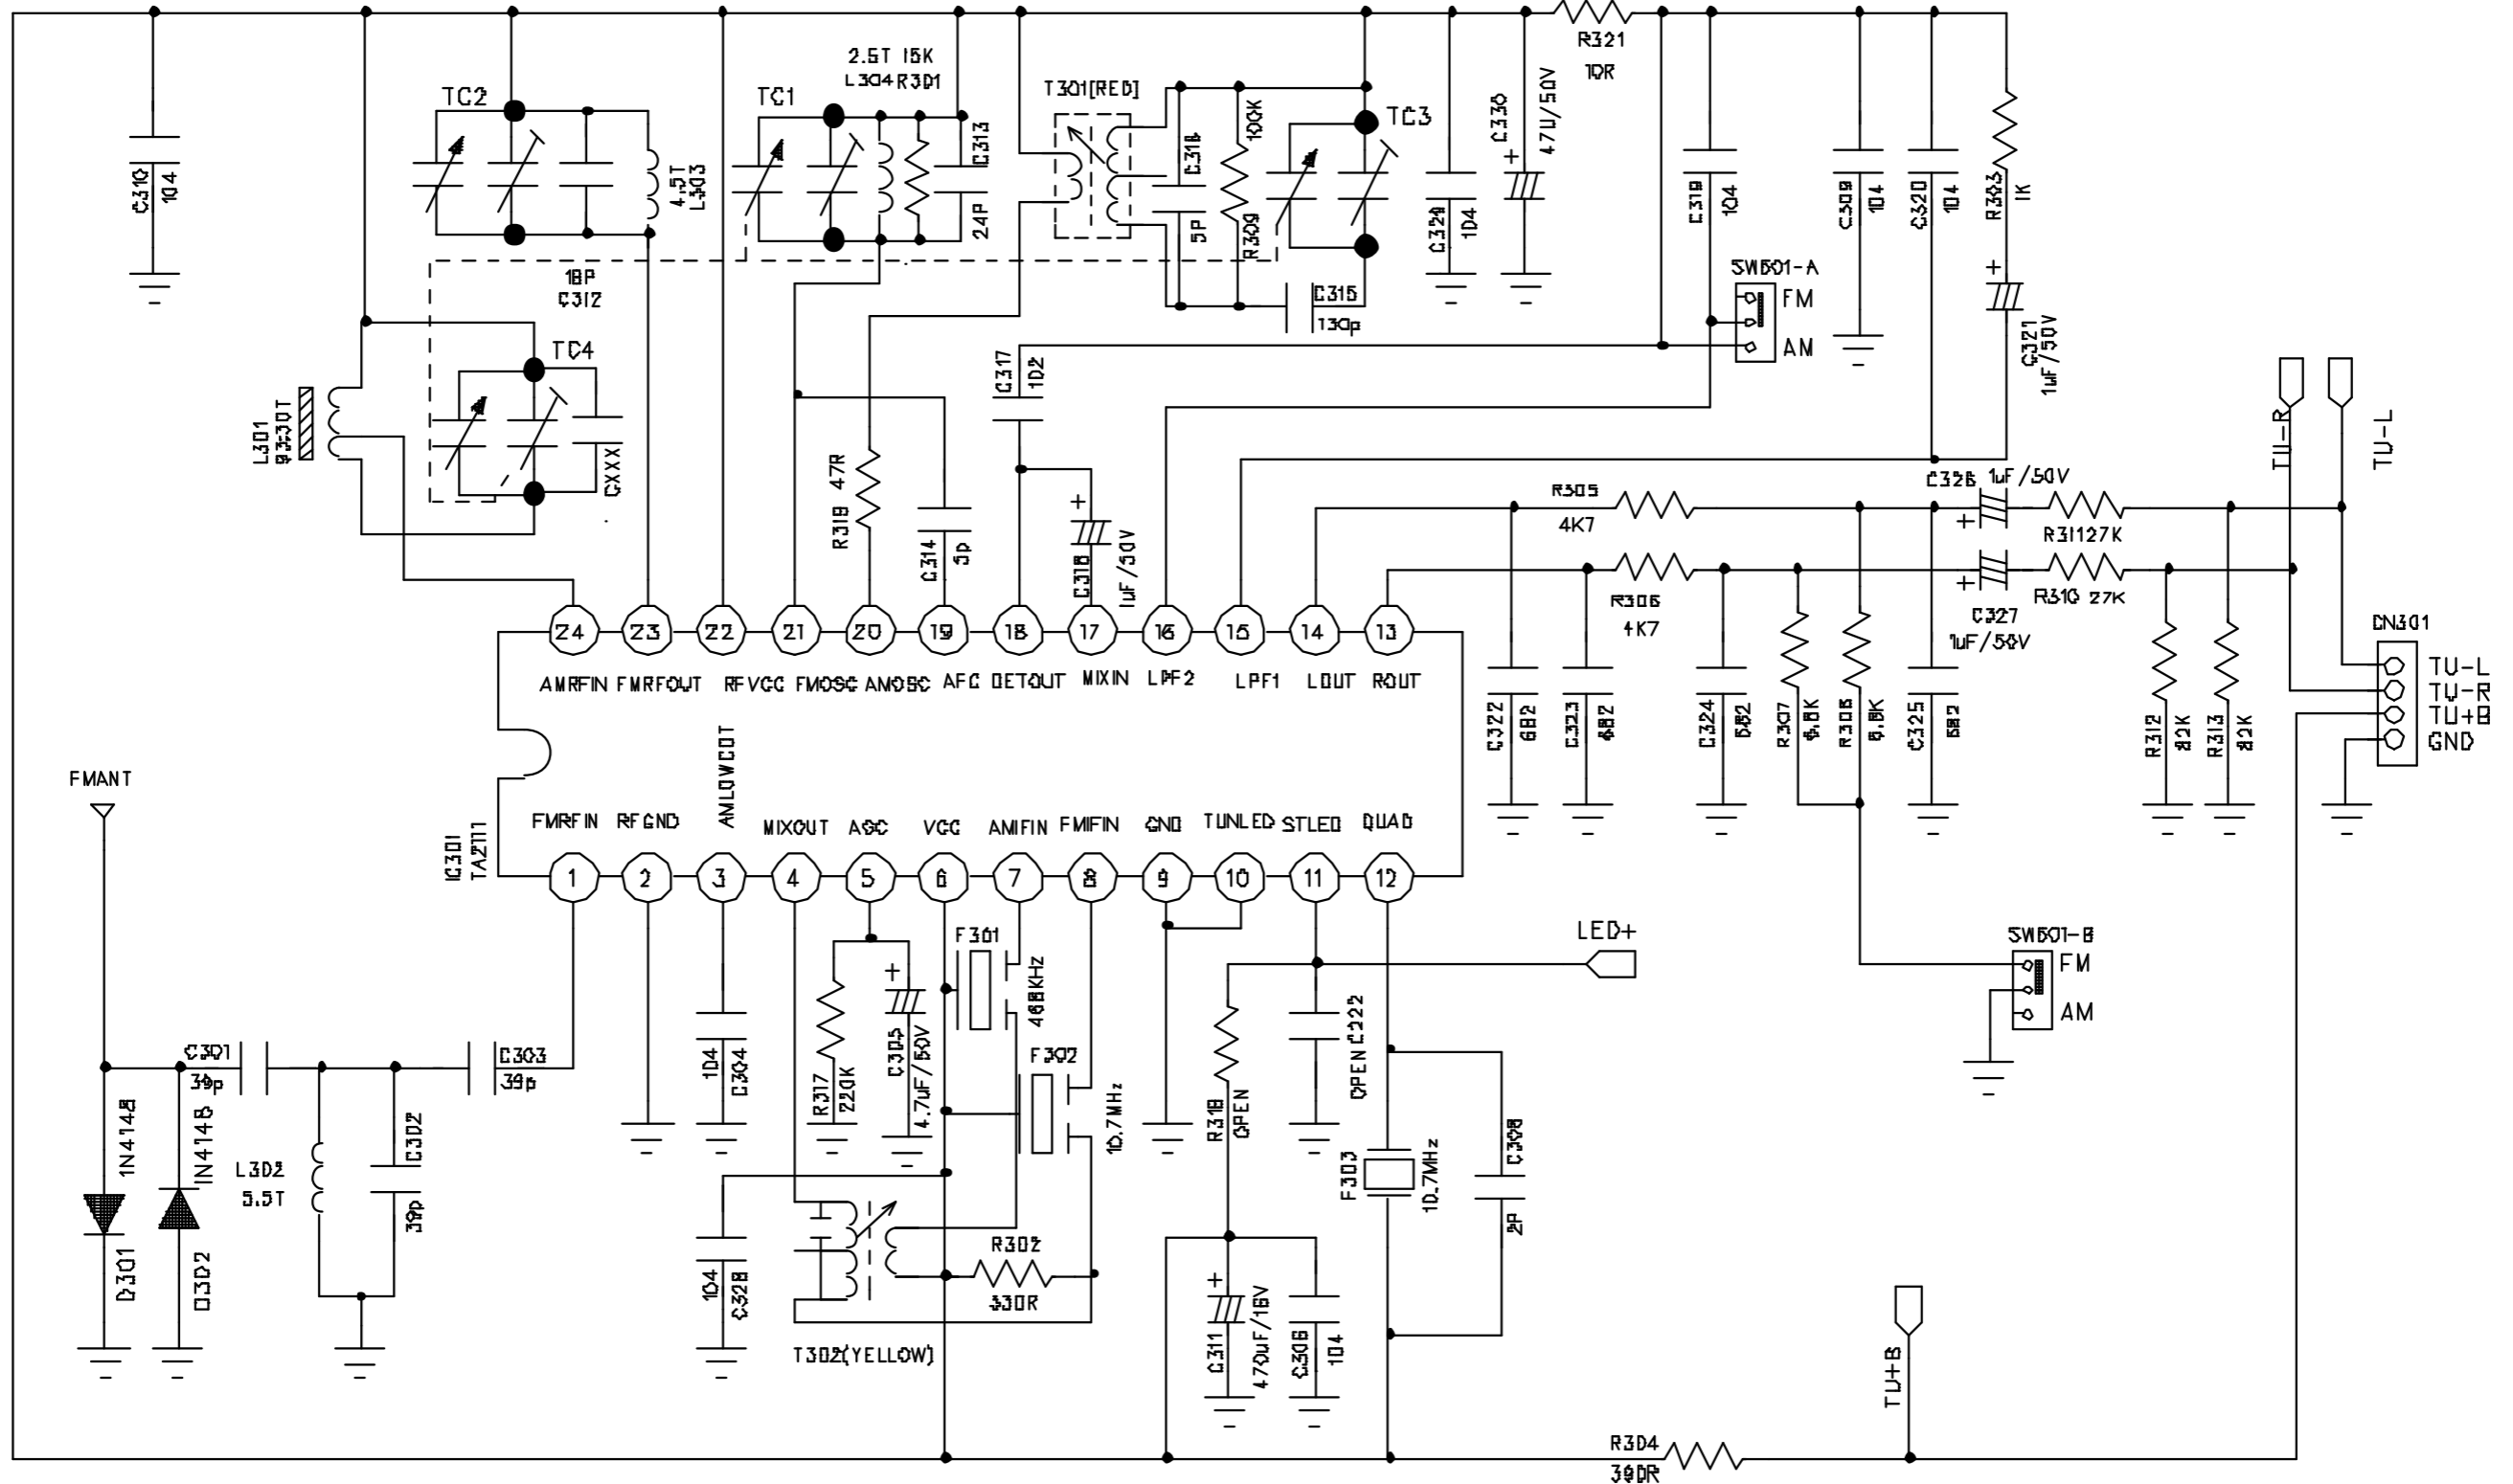

Radio part

	C322, C323	C324, C325
/17 /37	103	B22
OTHERS	153	103