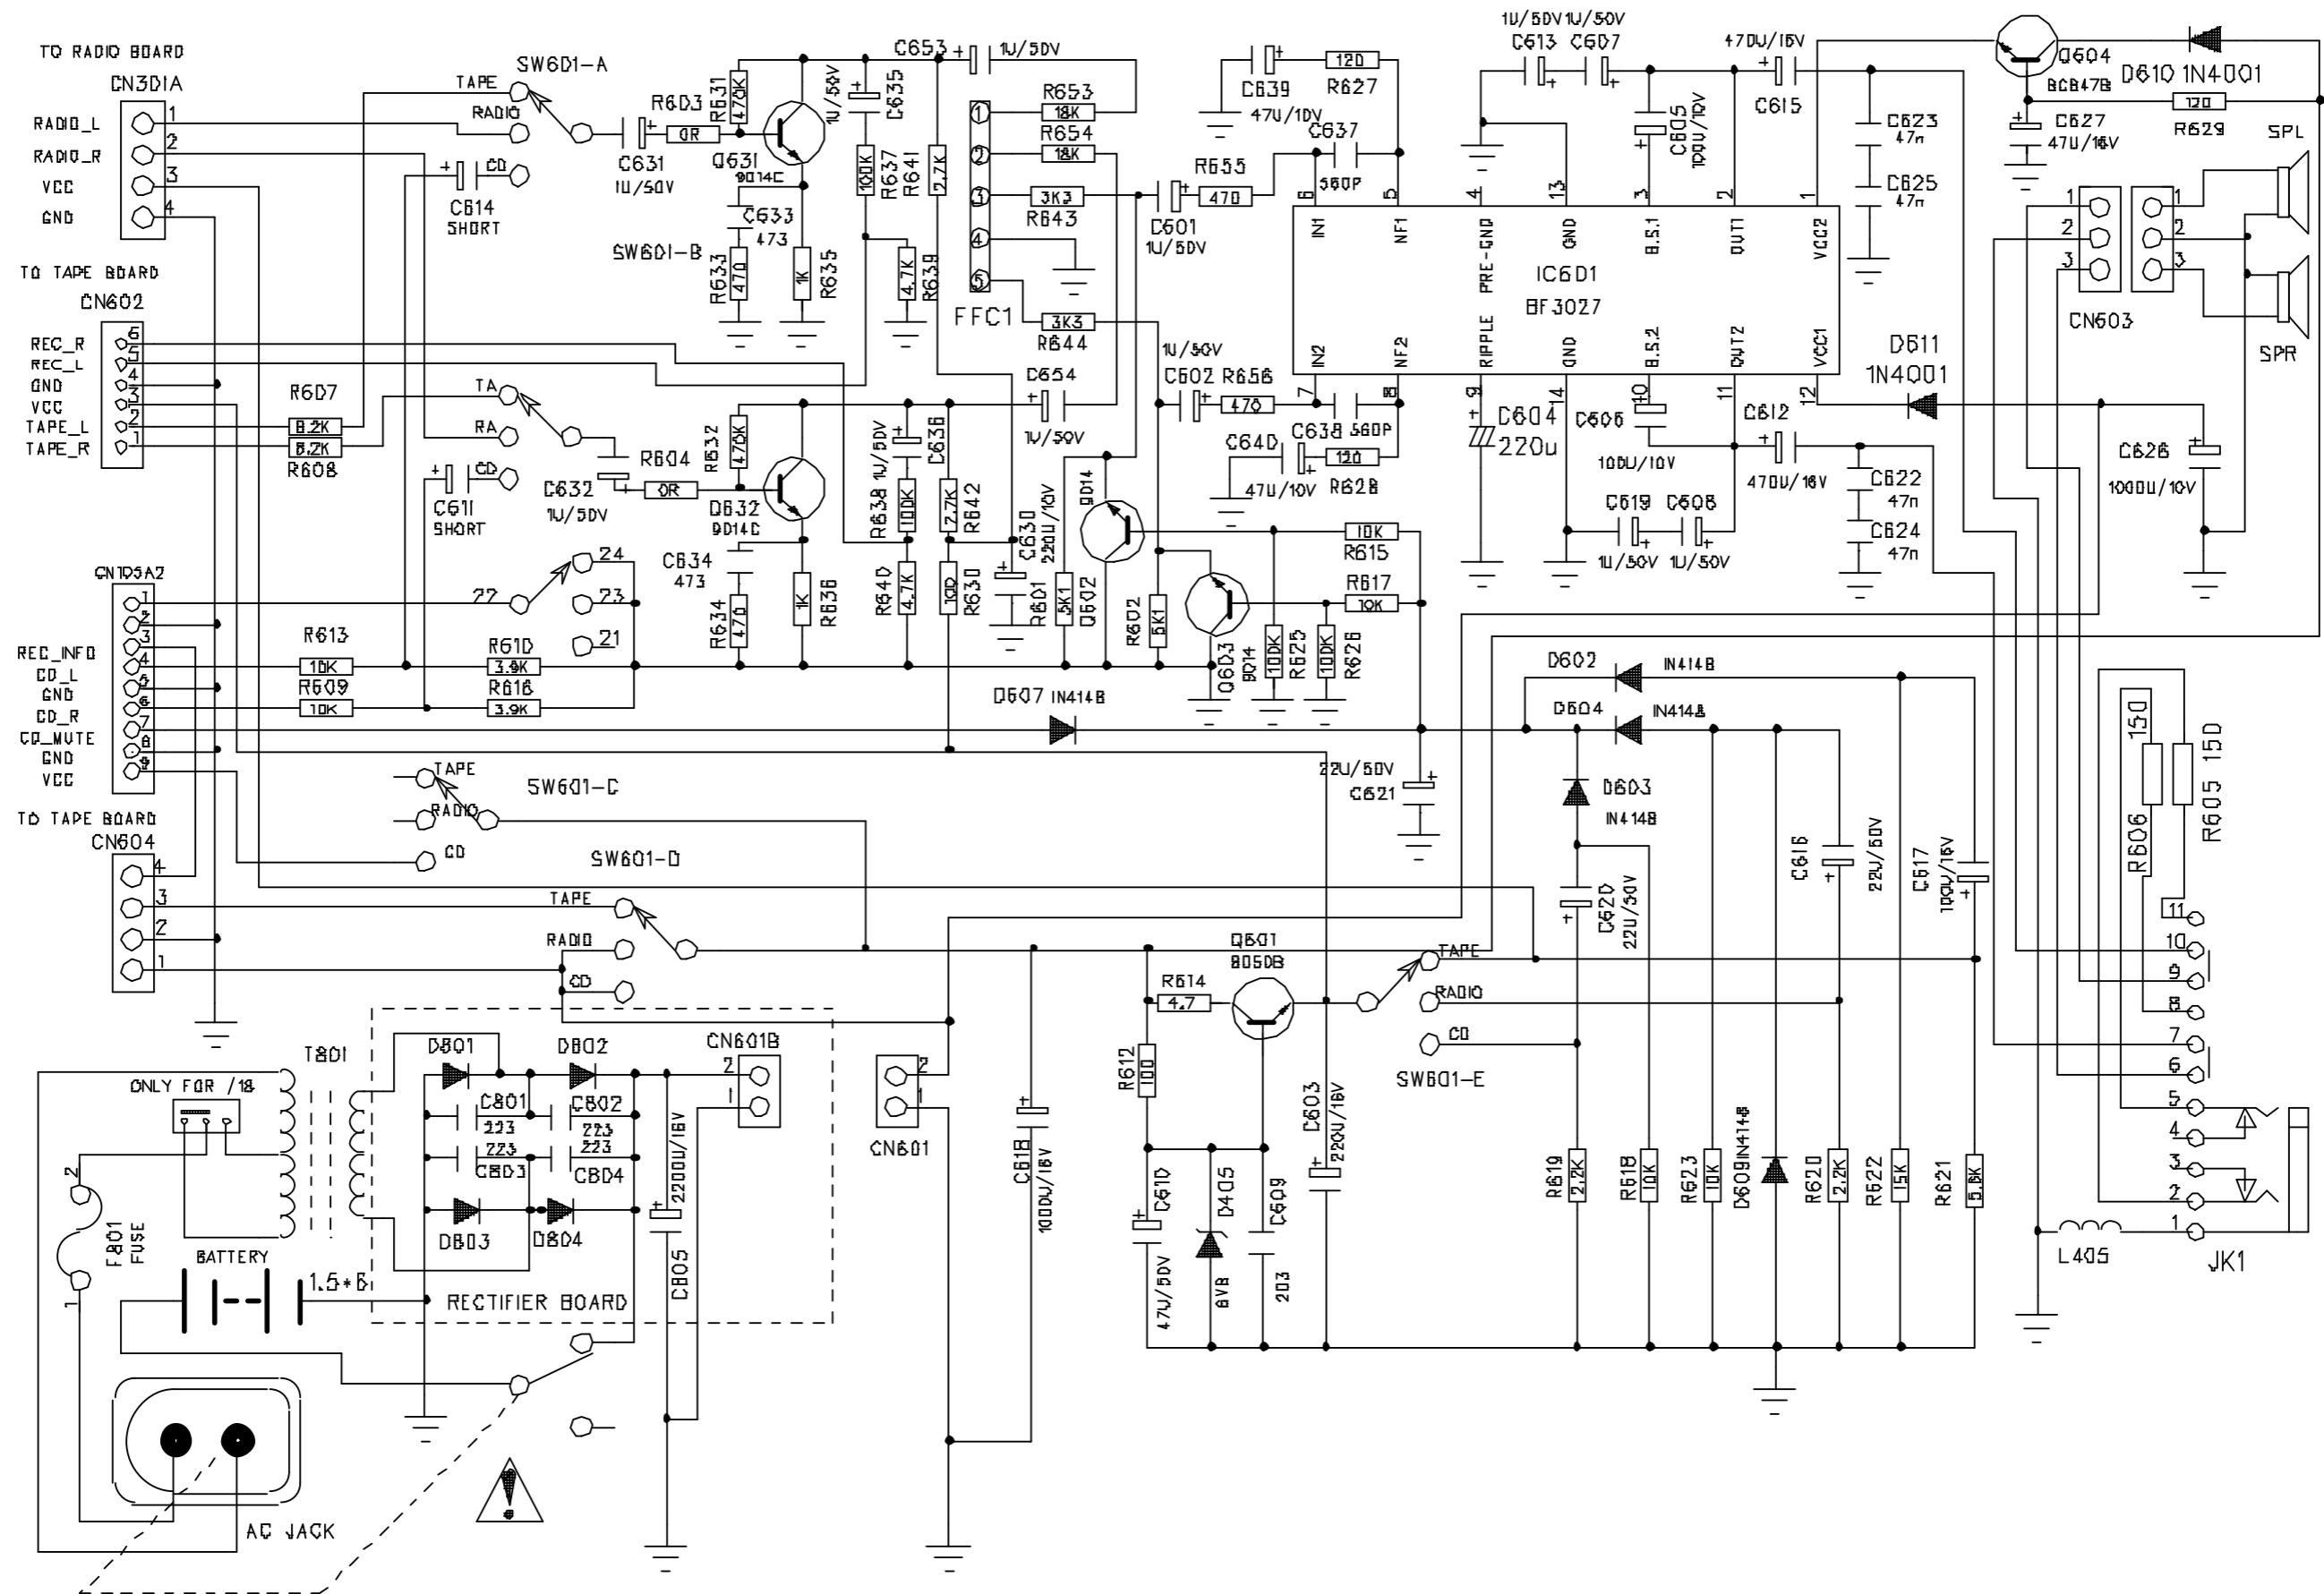

Power & AMP part